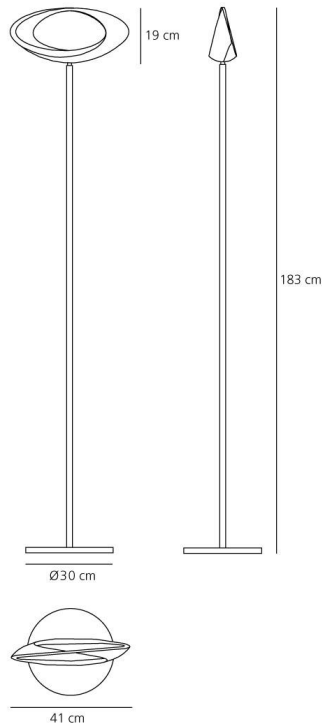

PRODUCT DATA SHEET

Cabildo Floor

DESIGN BY:

Eric Solè
2007

MATERIALS:

Painted die-cast aluminium, steel

DESCRIPTION:

Steel base and stem; body lamp in painted die-cast aluminium. The indirect light shapes the body lamp, bringing out its winding form and giving it the astonishing appearance of a ring of light.

FEATURES

Product name: Cabildo Floor
 Article Code: 1189010A
 Colour: White
 Material: Painted die-cast aluminium, steel
 Series: Design
 Environment: Indoor
 Area contract: Private Residence

OPTICS

Emission: Indirect Diffused

DIMENSIONS

Length: cm 41
 Height: cm 183
 Base Diameter: cm 30
 Glow Wire Test: N/D °

LAMPS INCLUDED

Category: HALO
 Number: 1
 Lbs: Qt-de12
 Watt: 230W
 Socket: R7s
 Type: Hdg
 Luminous Flux (lm): 2950lm
 Colour Rendering: 1a
 Colour temperature (K): 3000K
 Duration (h): 2000h

LUMINAIR

Watt: 230W
 Voltage: 220V-240V
 CCT : 2950K
 Flux : 5000lm

DIMENSIONS

COLOUR

AWARDS

2008 – Good Design Award The Chicago Athenaeum Chicago (US)