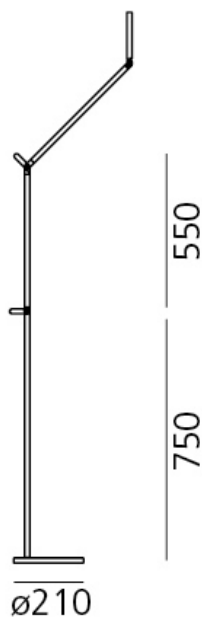

PRODUCT DATA SHEET

Demetra Floor - Grey anthracite - Movement Detector

DESIGN BY:

Naoto Fukasawa
2013

MATERIALS:
DESCRIPTION:

Materials: painted die-cast aluminium body lamp; arms in painted aluminium; inoxsteel base with painted cover. Demetra MD: this model features a Motion Detector option detecting moving objects and people and turning the light on or off accordingly.

SELECT

PRODUCT CODE

1735010A

Light emission

IP 20

Dimmable

TECHNICAL DATA SHEET
FEATURES

Product name: Demetra Floor - Grey anthracite - Movement Detector
Article Code: 1735010A
Colour: Grey anthracite
Series: Design

DIMENSIONS

Length: cm 65
Height: cm 155
Diameter: cm 21
Impact Resistance: N.D.
Glow Wire Test: 650 °

LAMPS INCLUDED

Category: LED
Watt: 9.5W
Typology: 1
Color temperature (K): 3000K
Class: A

LUMINAIR

Watt: 9,5 W
CCT : 3000K
Flux : 392lm

DIMENSIONS

COLOUR

ACCESSORIES