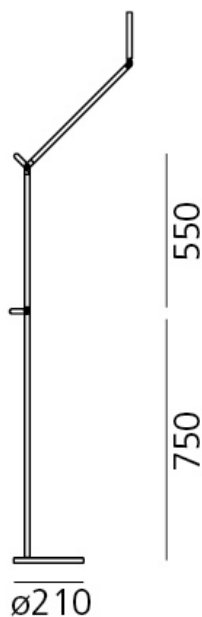

PRODUCT DATA SHEET

Demetra Floor - Grey anthracite

DESIGN BY:

Naoto Fukasawa
2013

MATERIALS:
DESCRIPTION:

Materials: painted die-cast aluminium body lamp; arms in painted aluminium; inoxsteel base with painted cover. Demetra MD: this model features a Motion Detector option detecting moving objects and people and turning the light on or off accordingly.

SELECT

PRODUCT CODE

1734010A

Light emission

IP 20

Dimmable

TECHNICAL DATA SHEET
FEATURES

Product name: Demetra Floor - Grey anthracite
Article Code: 1734010A
Colour: Grey anthracite
Series: Design

DIMENSIONS

Length: cm 65
Height: cm 155
Base Diameter: cm 21
Impact Resistance: N.D.
Glow Wire Test: 650 °

LAMPS INCLUDED

Category: LED
Watt: 9.5W
Typology: 1
Color temperature (K): 3000K
Class: A

LUMINAIR

Watt: 9,5 W
CCT : 3000K
Flux : 392lm

DIMENSIONS

COLOUR

ACCESSORIES