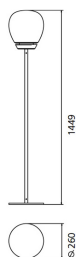

##### DIMENSIONS

Height: cm 150  
Diameter: cm 26  
Impact Resistance: N/D  
Glow Wire Test: 650°C °

##### DIMENSIONS