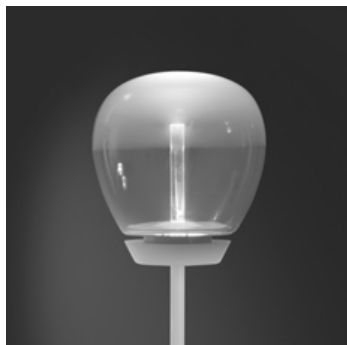

PRODUCT DATA SHEET

Empatia 26 Floor 19W 3000K

DESIGN BY:

Carlotta de Bevilacqua , Paola di Arianello
2013

MATERIALS:

DESCRIPTION:

Empatia is inspired by the association between the great glass-blowing tradition and the LED technology of Artemide. High interest in the expression potentials of this material resulted into co-operation with master glass blowers to gain full control of the special suppleness of Venetian glass and to work on the balance between surface and light, between subtle densities and transparencies. Hence clear, pure craft objects, each of them unique in all respects. Transparency and opacity are wisely dosed to obtain a glass that reflects light without glaring and without losing efficiency. Hence optical device, whose heart is a high-performance LED-based light engine created separately from the glass emission body in favor of higher thermal efficiency and performance. Light is controlled with maximum yield and driven towards the glass diffuser through a transparent pipe with a very low absorption coefficient.

SELECT

LED

White

PRODUCT CODE

1820010A

Light emission

20

Dimmable

TECHNICAL DATA SHEET

FEATURES

Product name: Empatia 26 Floor 19W
3000K
Article Code: 1820010A
Colour: White
Series: Design

DIMENSIONS

Height: cm 150
Diameter: cm 26
Impact Resistance: N/D
Glow Wire Test: 650°C °

LAMPS INCLUDED

Category: LED COB
Watt: 16 W
Typology: 1
Color temperature (K): 3000K
Class: A

LUMINAIR

Watt: 16W

DIMENSIONS

COLOUR

AWARDS

_2014 Wallpaper Design Awards _2014 iF Product Design Award Deutschland